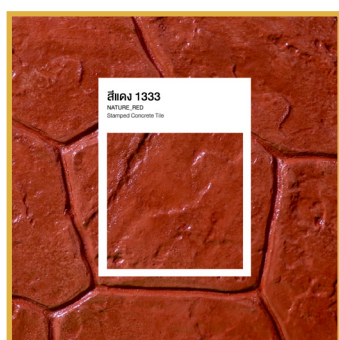

ตารางสีแผ่นทางเดินคอนกรีตพิมพ์ลาย

COLOR CHARTS